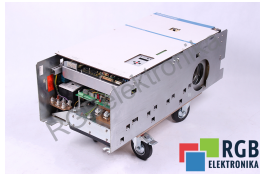

Repair RAC 2.1-200-380-A00-W1 BOSCH REXROTH

We will repair every BOSCH REXROTH device. If you cannot find the device that interests you, please contact us. We collect the devices **free of charge** via a courier or in person, thanks to which we are able to carry out the repair within several hours. We will diagnose your equipment **for free**, and if you do not decide on our service, you will not incur any costs. We offer **24 months warranty** for all completed repairs. We are available 24/7, also at weekends and on holidays. **Call us 24/7: +48 71 750 09 77** and receive immediate help.

SPECIFICATIONS

MANUFACTURER	BOSCH REXROTH
MODEL	RAC 2.1-200-380-A00-W1
CATEGORY	Servoamplifiers and inverters
SERIES	RAC MAINSPINDLE DRIVE

WRITE TO US
info24@rgbrepairs.com

24/7 SUPPORT
[+48 717 500 977](tel:+48717500977)